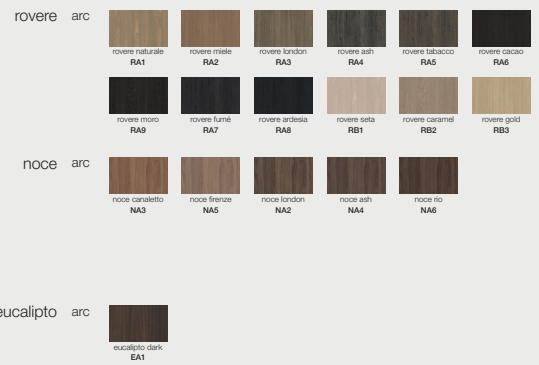

finiture disponibili

piano